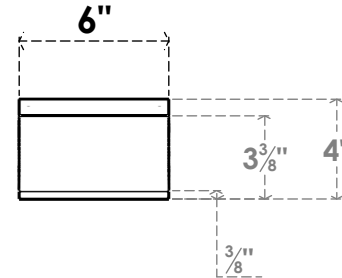

ITEM NUMBER: BRCPC060X26000X04000IMP

6"W X 26"D X 4"H IMPERIAL ARCHITECTURAL GRADE PVC CLOSED KNEE BRACE

SIDE PROFILE

FRONT PROFILE

ISOMETRIC

EKENA MILLWORK
2300 WEST MAIN ST.
CLARKSVILLE, TX 75426
TOLL FREE: 866-607-0453
WWW.EKENAMILLWORK.COM