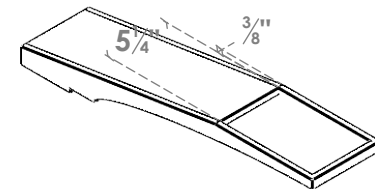

ITEM NUMBER: BRCPC060X26000X04000IMP

6"W X 26"D X 4"H IMPERIAL ARCHITECTURAL GRADE PVC CLOSED KNEE BRACE

SIDE PROFILE

FRONT PROFILE

ISOMETRIC

EKENA MILLWORK
2300 WEST MAIN ST.
CLARKSVILLE, TX 75426
TOLL FREE: 866-607-0453
WWW.EKENAMILLWORK.COM