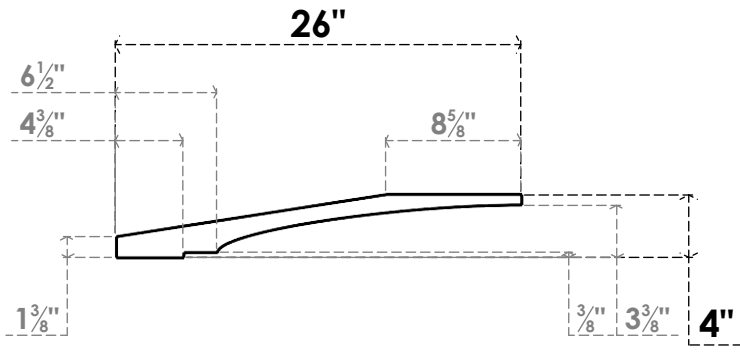

ITEM NUMBER: BRCPC060X26000X04000IMP

6"W X 26"D X 4"H IMPERIAL ARCHITECTURAL GRADE PVC CLOSED KNEE BRACE

SIDE PROFILE

FRONT PROFILE

ISOMETRIC

EKENA MILLWORK
2300 WEST MAIN ST.
CLARKSVILLE, TX 75426
TOLL FREE: 866-607-0453
WWW.EKENAMILLWORK.COM